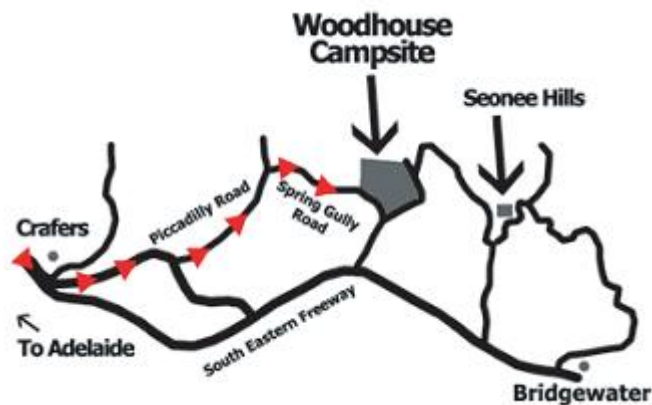

SAFETY PRECAUTION: All persons on Challenge Hill **MUST** wear enclosed footwear.

Check out the fun on: www.woodhouse.org.au/activities.html

Please meet us at the carpark inside the main entrance.

Directions to Woodhouse Activity Centre:

1. Take the Crafers Exit from the South Eastern Freeway.
2. Continue through Crafers and veer left onto Piccadilly Road.
3. Turn left at the roundabout near the War Memorial.
4. And then turn right onto Spring Gully Road.
5. Woodhouse is approx. 1km down on your left hand side.