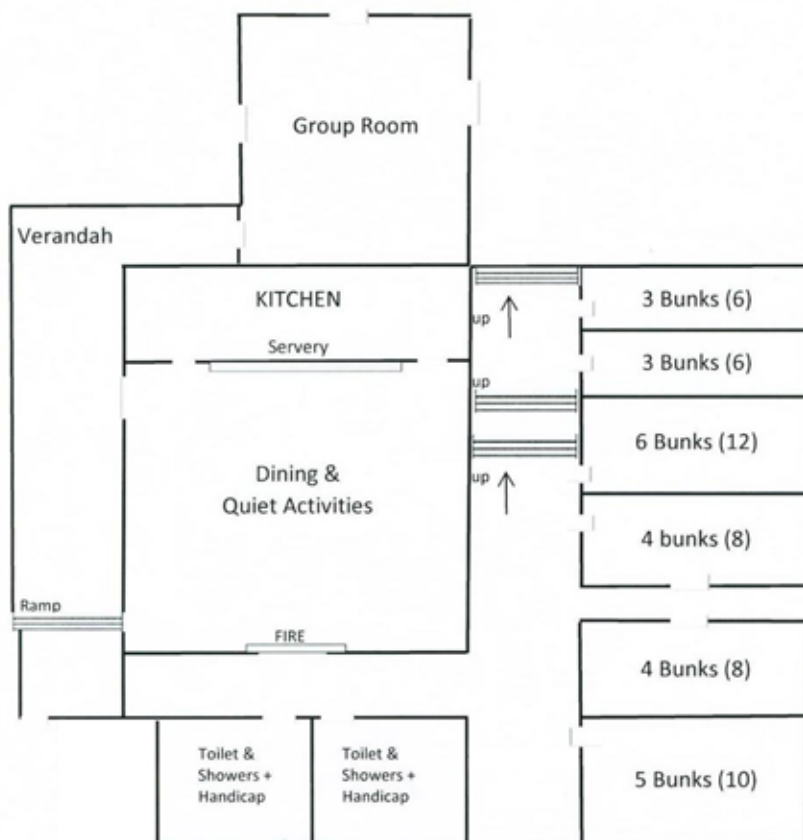

Woodhouse Accommodation option: **Bunk House**

Spring Gully Road, PICCADILLY, SA 5151 Phone: 8339 3333 Fax: 8370 9704

www.woodhouse.org.au

Sleeping: Bed total = 50 Bunk beds, 6 rooms (6 bedrooms)

Mattresses supplied; guests to bring all bedding, pillows and linen requirements - No heating.

Features:

Ablutions: Male & Female toilets & showers (disabled access available).

Kitchen / Dining: Fully equipped commercial kitchen / dining room seats 50 people (Everything supplied; crockery, cutlery, pots, pans, urn, fridge, freezer, microwave).

Activities room (12.7 x 9.4m) carpeted area with gas heating:

Outdoor group room (13 x 7.4m)