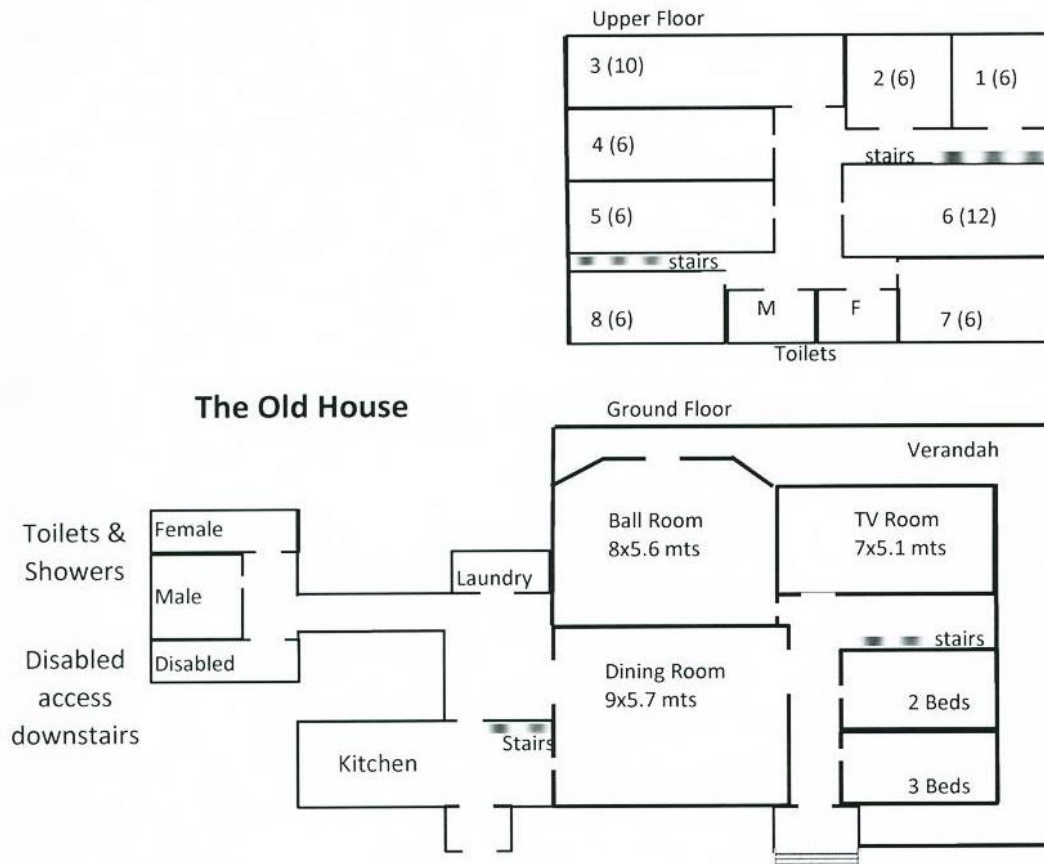

## Woodhouse Accommodation option: **The Old House**

Spring Gully Road, PICCADILLY, SA 5151 Phone: 8339 3333 Fax: 8370 9704

[www.woodhouse.org.au](http://www.woodhouse.org.au)

Sleeping: Bed total = 60 Bunk beds, 10 rooms (2 downstairs bedrooms).

Mattresses supplied; guests to bring all bedding, pillows and linen requirements.

Features:

Ablutions: Male & Female toilets & showers (includes disabled).

Kitchen/Dining: Fully equipped commercial kitchen (Everything supplied; crockery, cutlery).  
Dining room seats 60 people (No wine glasses).

Conference room (8x5.6m) Dining room (9x5.7m) Drawing room (7x5.1m) Hallway (9x2.3m)

Outdoors: extensive gardens, free gas BBQ, usable gravelled outside area (19x8m) use the French doors re- conference room (if hiring a marquee for this area ensure it is weighted only).