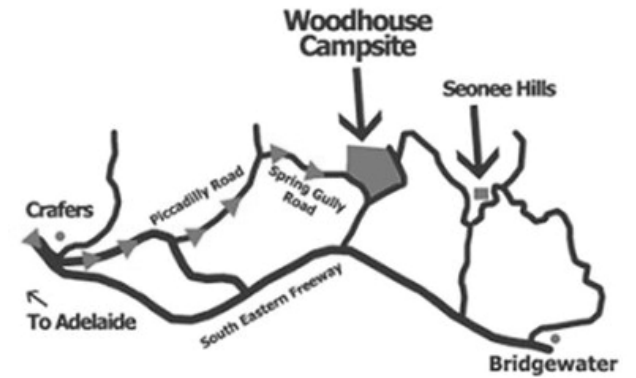

JOIN US AT
WOODHOUSE ACTIVITY CENTRE
TO HELP CELEBRATE...

DATE _____
TIME _____
RSVP _____

JOIN US AT
WOODHOUSE ACTIVITY CENTRE
TO HELP CELEBRATE...

DATE _____
TIME _____
RSVP _____

Directions:

1. Take the Crafers exit from the South Eastern freeway
2. Head east on Main St towards Piccadilly Road
3. Slight left onto Piccadilly Rd
4. At the roundabout, take the 1st exit to continue onto Piccadilly Road
5. After 1.4km, turn right onto Spring Gully Road
6. In 1km, you have reached your destination on the left
7. Drive through and meet your party in the main car park on the left

Group accommodation, camping, activities and events in the stunning Adelaide Hills

Follow us and share your memories...

Directions:

1. Take the Crafers exit from the South Eastern freeway
2. Head east on Main St towards Piccadilly Road
3. Slight left onto Piccadilly Rd
4. At the roundabout, take the 1st exit to continue onto Piccadilly Road
5. After 1.4km, turn right onto Spring Gully Road
6. In 1km, you have reached your destination on the left
7. Drive through and meet your party in the main car park on the left