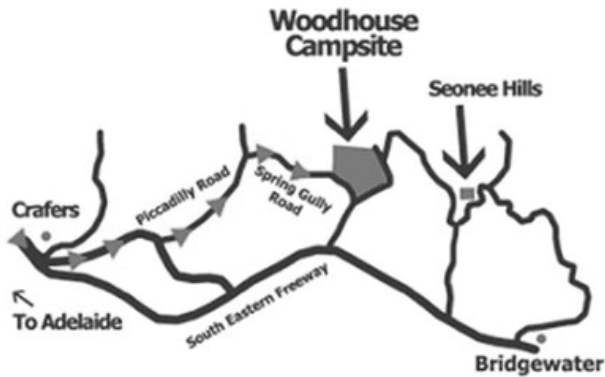

JOIN US AT
WOODHOUSE ACTIVITY CENTRE
TO HELP CELEBRATE...

DATE _____
TIME _____
RSVP _____

JOIN US AT
WOODHOUSE ACTIVITY CENTRE
TO HELP CELEBRATE...

DATE _____
TIME _____
RSVP _____

Directions:

1. Take the Crafers exit from the South Eastern freeway
2. Head east on Main St towards Piccadilly Road
3. Slight left onto Piccadilly Rd
4. At the roundabout, take the 1st exit to continue onto Piccadilly Road
5. After 1.4km, turn right onto Spring Gully Road
6. In 1km, you have reached your destination on the left
7. Drive through and meet your party in the main car park on the left

Group accommodation, camping, activities and events in the stunning Adelaide Hills

Follow us and share your memories...

Directions:

1. Take the Crafers exit from the South Eastern freeway
2. Head east on Main St towards Piccadilly Road
3. Slight left onto Piccadilly Rd
4. At the roundabout, take the 1st exit to continue onto Piccadilly Road
5. After 1.4km, turn right onto Spring Gully Road
6. In 1km, you have reached your destination on the left
7. Drive through and meet your party in the main car park on the left