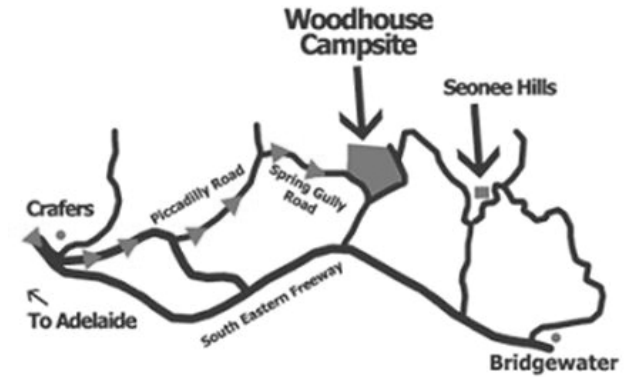

### Directions:

1. Take the Crafers exit from the South Eastern freeway
2. Head east on Main St towards Piccadilly Road
3. Slight left onto Piccadilly Rd
4. At the roundabout, take the 1st exit to continue onto Piccadilly Road
5. After 1.4km, turn right onto Spring Gully Road
6. In 1km, you have reached your destination on the left
7. Drive through and meet your party in the main car park on the left