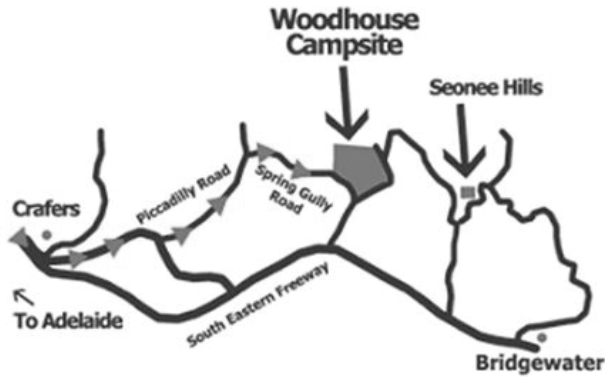

### Directions:

1. Take the Crafers exit from the South Eastern freeway
2. Head east on Main St towards Piccadilly Road
3. Slight left onto Piccadilly Rd
4. At the roundabout, take the 1st exit to continue onto Piccadilly Road
5. After 1.4km, turn right onto Spring Gully Road
6. In 1km, you have reached your destination on the left
7. Drive through and meet your party in the main car park on the left